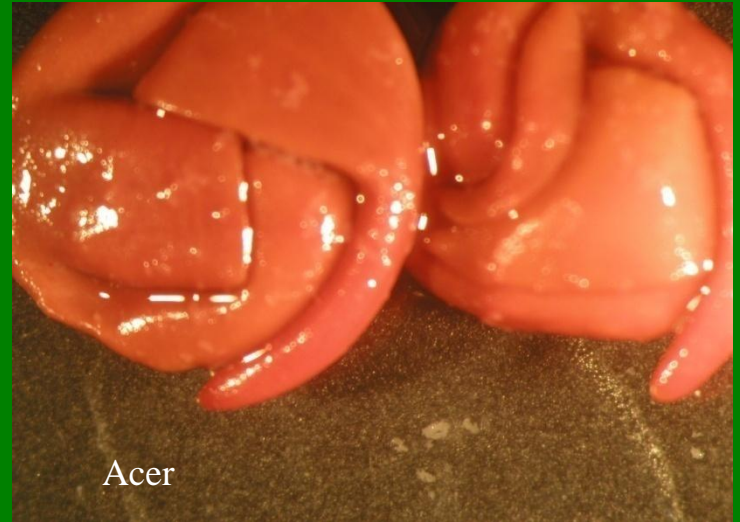

Ποιοτικοί έλεγχοι σε 46 δασικά είδη
2008 έγιναν 116 εργαστηριακές αναλύσεις

Germination test of *P. brutia*

Germination test of *P.halepensis*

Germination test

Ligustrum

Cupressus sempervirens

Robinia pseudacacia

FRAXINUS ORNUS
A.K. 1130/195

Tetrazolium test

Viability test with TZ

Αποθήκευση σπόρων σε ψυγεία θαλάμους

Κεντρική Αποθήκη Δασικών Σπόρων

A large-scale nursery under a black shade net. The nursery is filled with rows of green seedlings growing in black trays. The trays are arranged in long, parallel rows, and the seedlings are densely packed. The shade net is supported by a metal frame of vertical posts and horizontal beams. In the background, a few people can be seen working in the nursery. The overall scene is a well-organized and productive agricultural setting.

Δασικό Φυτόριο

Forest nurseries

An aerial photograph of a vast forest landscape. A dirt road winds through the terrain, which is a mix of dense green coniferous trees and cleared areas with visible tree stumps and debris. In the background, rolling hills and mountains are visible under a clear sky. The Greek word 'Αναδασώσεις' is overlaid in the center of the image.