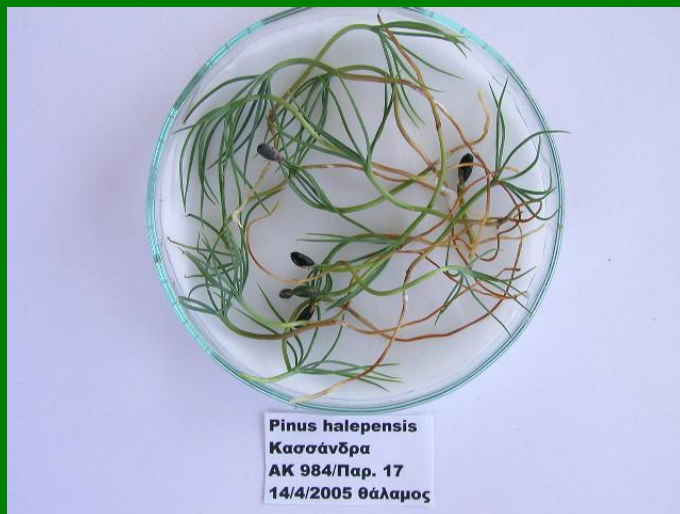

Ποιοτικοί έλεγχοι σε 46 δασικά είδη
2008 έγιναν 116 εργαστηριακές αναλύσεις

Germination test of *P. brutia*

Germination test of *P.halepensis*

Germination test

Ligustrum

Cupressus sempervirens

Robinia pseudacacia

FRAXINUS ORNUS
A.K. 1130/195

Tetrazolium test

Viability test with TZ

Αποθήκευση σπόρων σε ψυγεία θαλάμους

Κεντρική Αποθήκη Δασικών Σπόρων

A large-scale nursery under a black shade net. The nursery is filled with rows of green seedlings growing in black trays. The trays are arranged in long, parallel rows, and the seedlings are densely packed. The shade net is supported by a metal frame of vertical posts and horizontal beams. In the background, a few people can be seen working in the nursery. The overall scene is a well-organized and productive agricultural setting.

Δασικό Φυτόριο

Forest nurseries

An aerial photograph of a vast forest landscape. A dirt road winds through the terrain, which is a mix of dense green coniferous trees and cleared areas with visible tree stumps and debris. In the background, rolling hills and mountains are visible under a clear sky. The Greek word 'Αναδασώσεις' is overlaid in the center of the image.

Αναδασώσεις

Τεχνητή αναδάσωση Μαύρης Πεύκης

Artificial regeneration of *P. nigra*

Pinus nigra artificial reforestation

National Park of Parnitha

after wild fire 2007

National park of Parnitha

Ευχαριστώ για την προσοχή σας