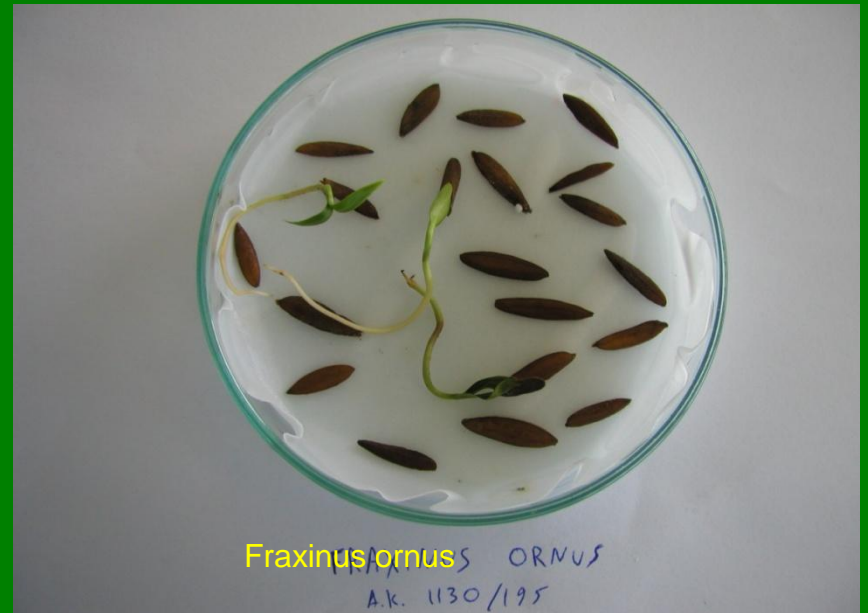

Ποιοτικοί έλεγχοι σε 46 δασικά είδη
2008 έγιναν 116 εργαστηριακές αναλύσεις

Germination test of *P. brutia*

Germination test of *P.halepensis*

Germination test

Ligustrum

Cupressus sempervirens

Robinia pseudacacia

FRAXINUS ORNUS
A.K. 1130/195

Tetrazolium test

Viability test with TZ

Αποθήκευση σπόρων σε ψυγεία θαλάμους

Κεντρική Αποθήκη Δασικών Σπόρων

A large-scale nursery under a black shade net. The nursery is filled with rows of green seedlings growing in black trays. The trays are arranged in long, parallel rows, and the seedlings are densely packed. The shade net is supported by a metal frame of vertical posts and horizontal beams. In the background, a few people can be seen working in the nursery. The overall scene is a well-organized and productive agricultural setting.

Δασικό Φυτόριο

Forest nurseries

An aerial photograph of a vast forest landscape. A dirt road winds through the terrain, which is a mix of dense green coniferous trees and cleared areas with visible tree stumps and debris. In the background, rolling hills and mountains are visible under a clear sky. The Greek word 'Αναδασώσεις' is overlaid in the center of the image.